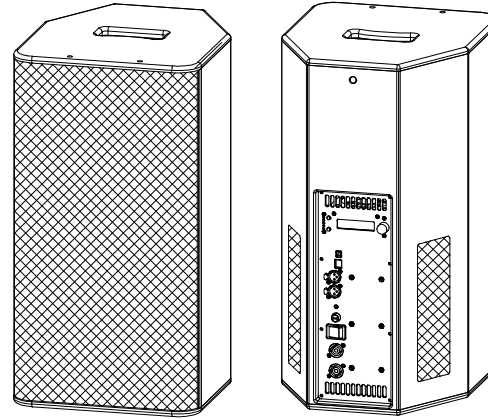

Bottom view

optional with integrated tripod socket
variable tilt angle +/- 13.5°
inner diameter 36 mm

Top view

Front view

Side view

optional with M8
security lug

Rear view

Subject to technical changes. Errors and omissions excepted.