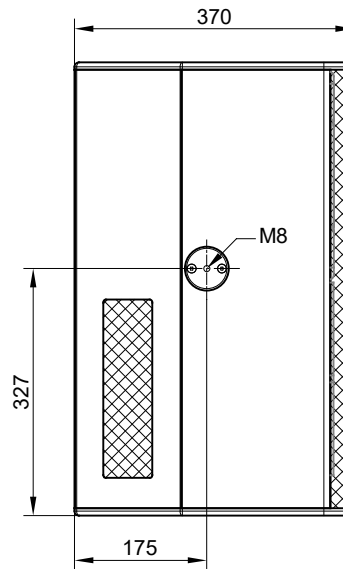

Bottom view

optional with integrated tripod socket
variable tilt angle +/- 13.5°
inner diameter 36 mm

Top view

Front view

Side view

optional with M8
security lug

Rear view

Subject to technical changes. Errors and omissions excepted.