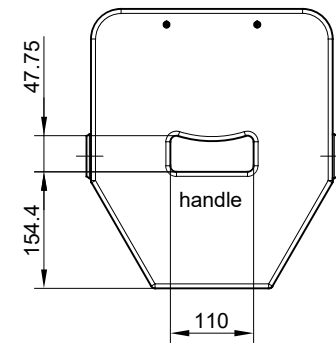

Bottom view

optional with integrated tripod socket
variable tilt angle +/- 13.5°
inner diameter 36 mm

Top view

Front view

Side view

optional with M8
security lug

Rear view

Subject to technical changes. Errors and omissions excepted.