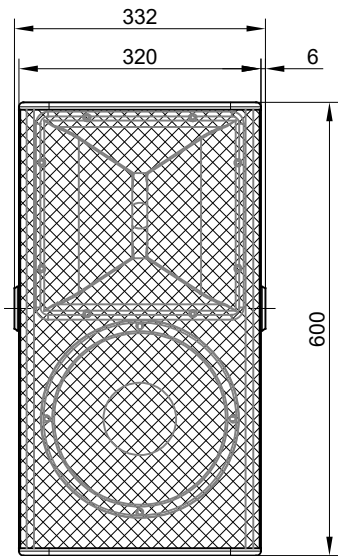

Bottom view

optional with integrated tripod socket
variable tilt angle +/- 13.5°
inner diameter 36 mm

Top view

Front view

Side view

optional with M8
security lug

Rear view

Subject to technical changes. Errors and omissions excepted.