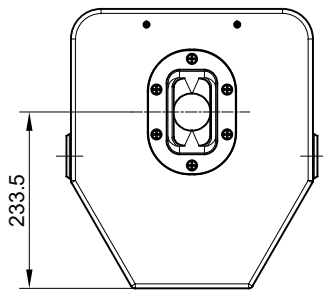

Bottom view

optional with integrated tripod socket
variable tilt angle +/- 13.5°
inner diameter 36 mm

Top view

Front view

Side view

optional with M8
security lug

Rear view

Subject to technical changes. Errors and omissions excepted.