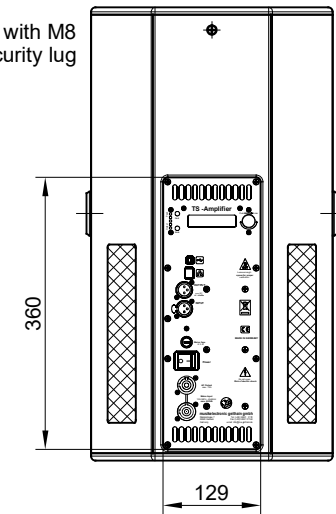

Bottom view

optional with integrated tripod socket
variable tilt angle +/- 13.5°
inner diameter 36 mm

Top view

Front view

Side view

optional with M8
security lug

Rear view

Subject to technical changes. Errors and omissions excepted.